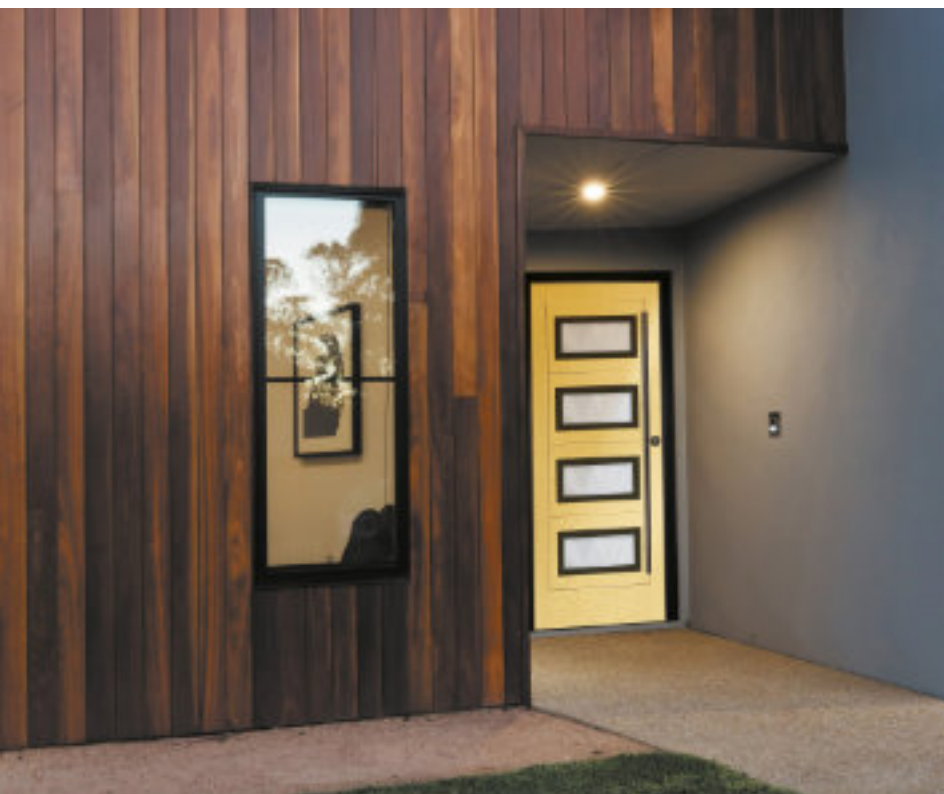

VARESE OM4
*Shown in Paphrus White RAL9018
with Gemini Emerald glass*