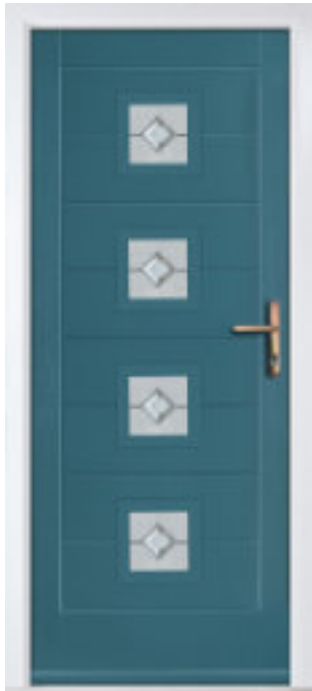

VARESE SQUARE 4
Shown in Ocean Blue
RAL5020 with Cameo glass