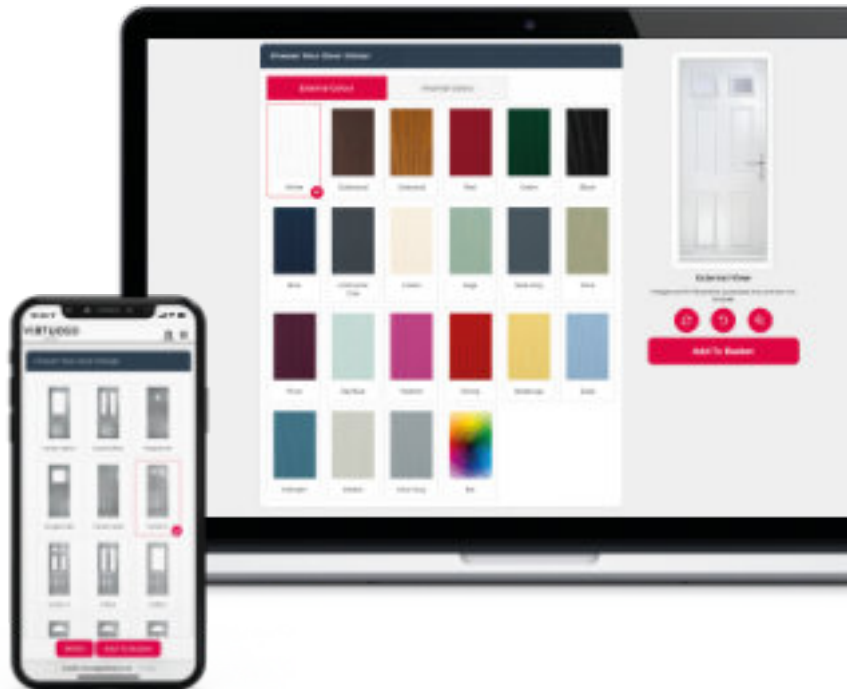

Design a Door

A Virtuoso door is a beautiful addition to your property, but with our 'Design-a-Door' tool, you can choose the style, colour and hardware to create a Virtuoso door that's uniquely yours. Simply visit virtuoso-doors.co.uk and select the Design-a-Door portal, you'll discover a multitude of possibilities in just a few clicks.

The process is easy too. Once the door has been configured, simply email it to your Installer for a quote and ordering. If you don't have an Installer, simply visit the Virtuoso Installer/Stockist postcode search tool at virtuoso-doors.co.uk to find a professional in your area.

Simply scan the QR Code with your smartphone's camera or visit virtuoso-doors.co.uk to get started.